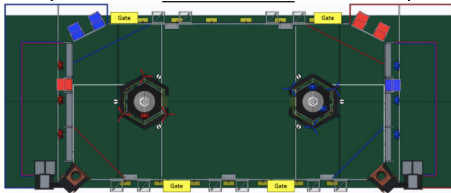

Autonomous Notes

Tele-operated Notes

Preferred strategy:

Balls / Gear / Ball + gear

Wheel Type:

#Wheels:

Drive train:

#CIMS:

Weight:

Preload Gear Y/N

Climbable Y/N

Floor Intake

Y/N

#Gear Cycles:

#Balls Holdable:

Receive & Deliver Gear Y/N

Human player / Floor pick up

Shooting

Low Goal / High Goal / No

Friday night

Qual Average: ____

OPR: ____

Rank: ____

t-shirt color: